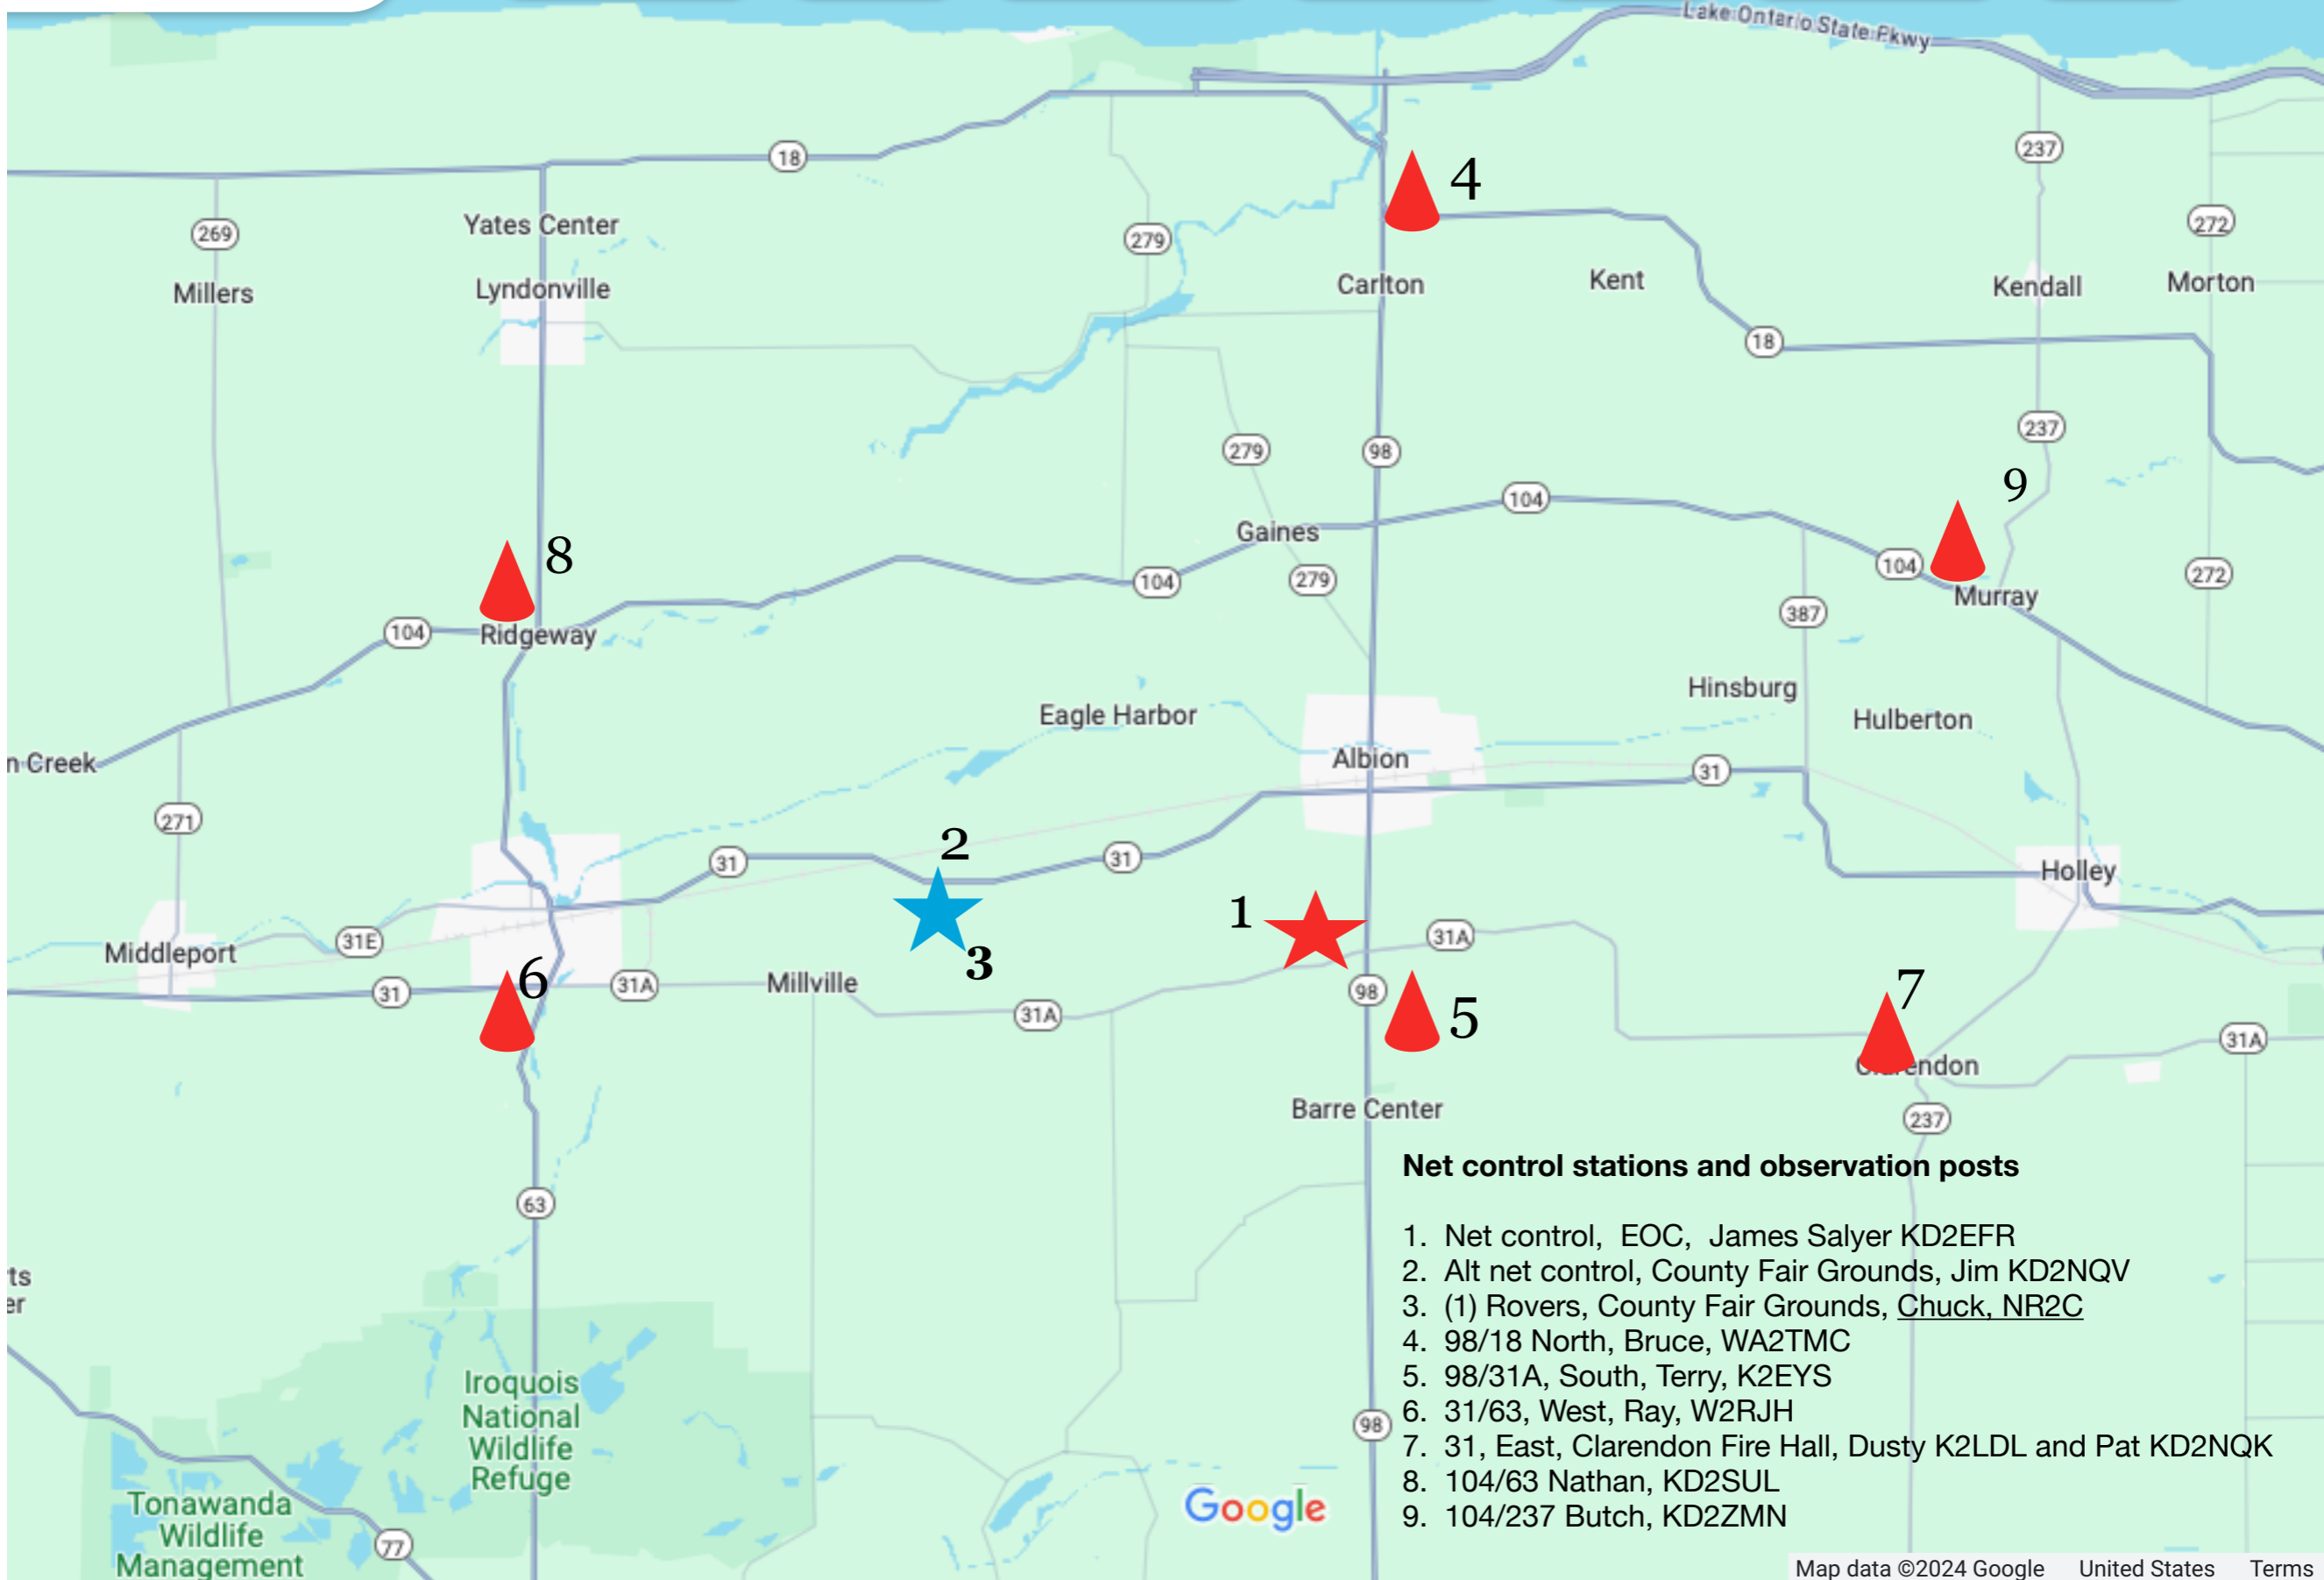

🍴 Restaurants

🏨 Hotels

📷 Things to do

🏛️ Museums

🚇 Transit

🏪 Pharmacies

🏧 ATMs

Net control stations and observation posts

1. Net control, EOC, James Salyer KD2EFR
2. Alt net control, County Fair Grounds, Jim KD2NQV
3. (1) Rovers, County Fair Grounds, Chuck, NR2C
4. 98/18 North, Bruce, WA2TMC
5. 98/31A, South, Terry, K2EYS
6. 31/63, West, Ray, W2RJH
7. 31, East, Clarendon Fire Hall, Dusty K2LDL and Pat KD2NQK
8. 104/63 Nathan, KD2SUL
9. 104/237 Butch, KD2ZMN